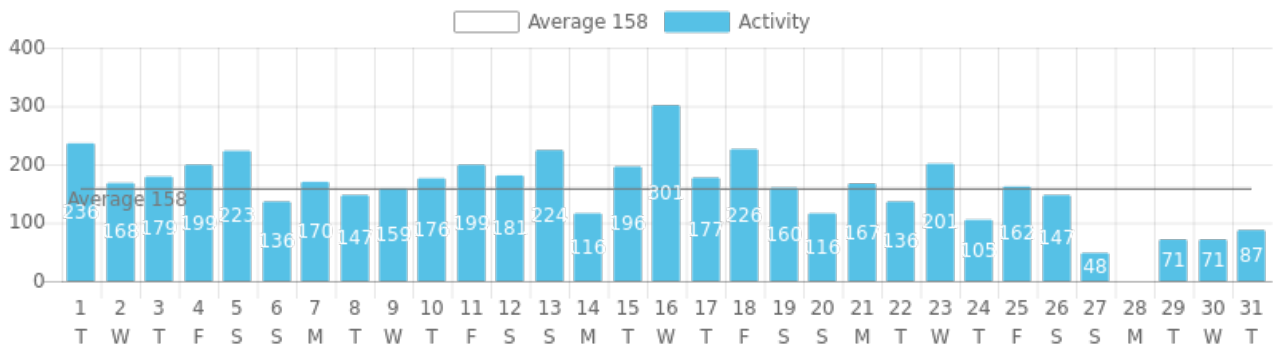

Sample Foot Traffic Report

Tue Oct 01 2019 - Thu Oct 31 2019 07:00 - 18:00

☆ Overall Results

16089

👤 Total Activity

519

📅 Ave Per Day

47

🕒 Ave Per Hour

10:00

🚩 Busiest Hour

📊 Entrance 1 - Traffic per hour (accumulated)

📊 Entrance 2 - Traffic per hour (accumulated)

Entrance 1 - Traffic per day

Entrance 2 - Traffic per day