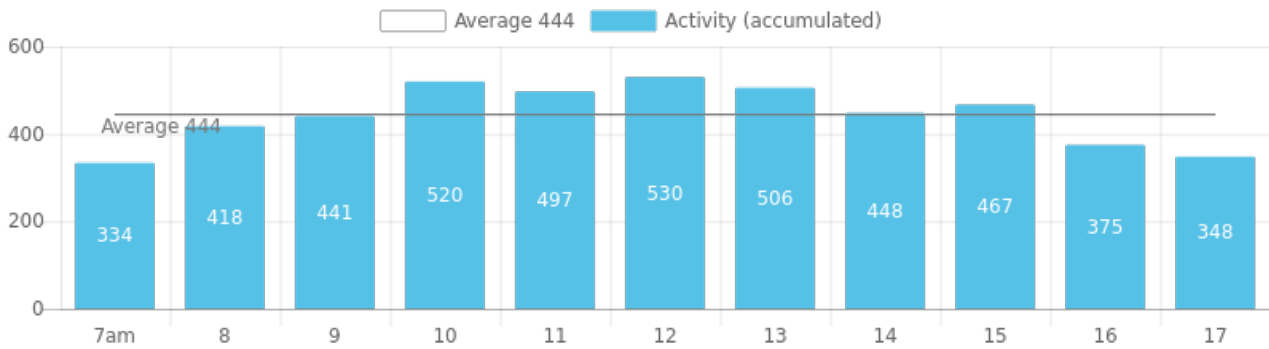

Sample Foot Traffic Report

Tue Oct 01 2019 - Thu Oct 31 2019 07:00 - 18:00

☆ Overall Results

16089

👤 Total Activity

519

📅 Ave Per Day

47

🕒 Ave Per Hour

10:00

🚩 Busiest Hour

📊 Entrance 1 - Traffic per hour (accumulated)

📊 Entrance 2 - Traffic per hour (accumulated)

Entrance 1 - Traffic per day

Entrance 2 - Traffic per day