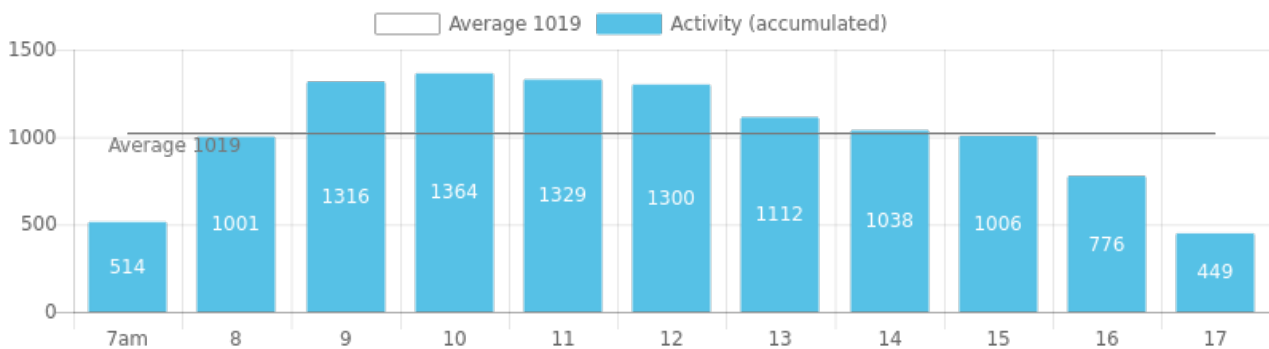

Sample Foot Traffic Report

Tue Oct 01 2019 - Thu Oct 31 2019 07:00 - 18:00

☆ Overall Results

16089

👤 Total Activity

519

📅 Ave Per Day

47

🕒 Ave Per Hour

10:00

🚩 Busiest Hour

📊 Entrance 1 - Traffic per hour (accumulated)

📊 Entrance 2 - Traffic per hour (accumulated)

Entrance 1 - Traffic per day

Entrance 2 - Traffic per day